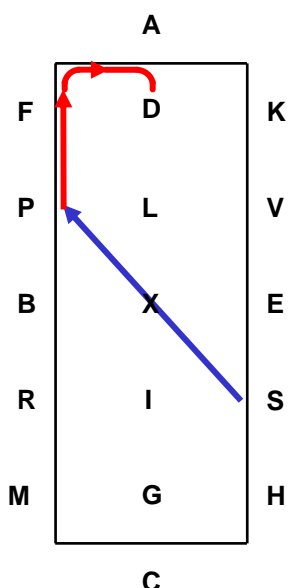

**I – K** ....Extended Trot  
**K – A** .....Working Trot

**A**..... Turn down Centre  
 ..... Line  
**DLR** ..... Working Trot  
**R** ..Half 20m Circle to I

**I – F**... Extended Trot  
**F – A**.....Working Trot

**ADL** ...Turn down Centre  
 ..... Line  
**L – I** ...L Reins in one Hand  
**IGCM**.....Reins at will.

**M – R** ...Collected Trot  
 ..Circle right 20 m Reins  
 in one Hand. On returning  
 to R reins at will.

12

**L – I** Walk. 40 m Loop to I.  
**I**. Halt. Driver on Centre Line.  
Rein Back 5 – 6 Steps.

13

**I – C** ..Working Trot, Loop left 30 m to C.  
**CHS**...Working Trot.

14

**SXP** ..... Extended Trot  
**PFAD** ...Working Trot