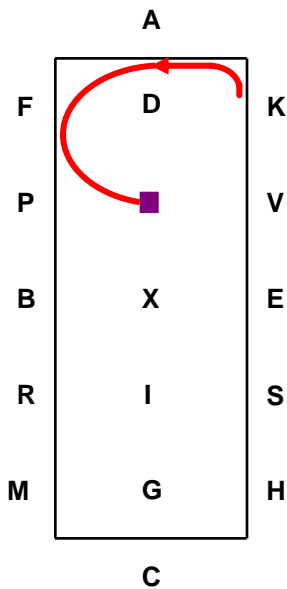

**A – X** Enter working Trot  
**X** ....Halt ... Salute  
**X – C** ..Proceed at Working Trot

**CHREPKA** .Working Trot  
 ... Serpentine 5 Loops  
 .....20 m each turn

**A**..Turn down Centre Line  
**DLS**.....Working Trot  
**S**...Half 20m Circle to I

**I – K** ....Extended Trot  
**K – A** .....Working Trot

**A**..... Turn down Centre  
 ..... Line  
**DLR** ..... Working Trot  
**R** ..Half 20m Circle to I

**I – F**... Extended Trot  
**F – A**.....Working Trot

**ADL** ...Turn down Centre  
 ..... Line  
**L – I** ...L Reins in one Hand  
**IGCM**.....Reins at will.

**M – R** ...Collected Trot  
 ..Circle right 20 m Reins  
 in one Hand. On returning  
 to R reins at will.

9

**RBXEV** .... Collected Trot.

10

**V** .Circle left 20 m reins in one Hand.  
On Returning to **V** reins at will.  
**V – K** ..Collected Trot.

11

**K – A** Working Trot.  
**A – L** Loop left 30 m to L. Halt. Driver on Centre Line.  
**V – K** ..Collected Trot.  
Immobility 10 seconds.