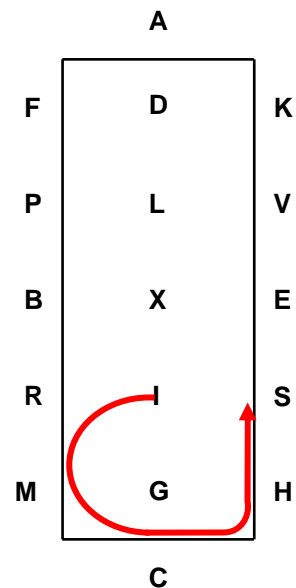

I – C ..Working Trot, Loop left 30 m to C.
CHS...Working Trot.

14