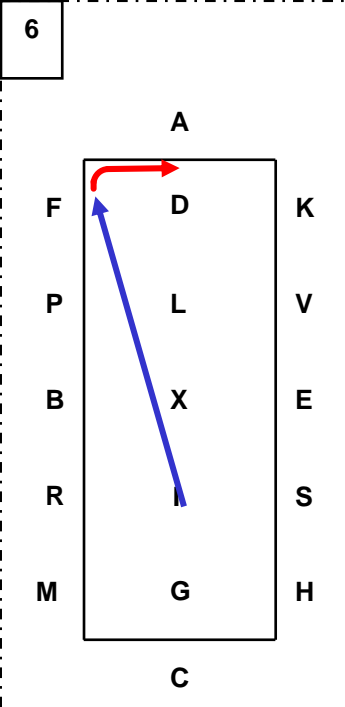

**A – X** Enter working Trot  
**X** ....Halt ... Salute  
**X – C** ..Proceed at Working Trot

**CHREPKA** .Working Trot  
 ... Serpentine 5 Loops  
 .....20 m each turn

**A**..Turn down Centre Line  
**DLS**.....Working Trot  
**S**...Half 20m Circle to I

**I – K** ....Extended Trot  
**K – A** .....Working Trot

**A**..... Turn down Centre  
 ..... Line  
**DLR** ..... Working Trot  
**R** ..Half 20m Circle to I

**I – F**... Extended Trot  
**F – A**.....Working Trot

**ADL** ...Turn down Centre  
 ..... Line  
**L – I** ...L Reins in one Hand  
**IGCM**.....Reins at will.

**M – R** ...Collected Trot  
 ..Circle right 20 m Reins  
 in one Hand. On returning  
 to R reins at will.