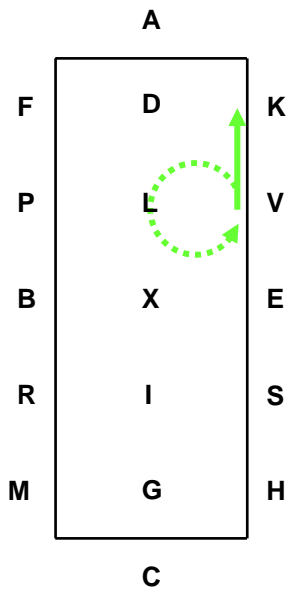

**A – X** Enter working Trot  
**X** ....Halt ... Salute  
**X – C** ..Proceed at Working Trot

**CHREPKA** .Working Trot  
 ... Serpentine 5 Loops  
 .....20 m each turn

**A**..Turn down Centre Line  
**DLS**.....Working Trot  
**S**...Half 20m Circle to I

**I – K** ....Extended Trot  
**K – A** .....Working Trot

**A**..... Turn down Centre  
 ..... Line  
**DLR** ..... Working Trot  
**R** ..Half 20m Circle to I

**I – F**... Extended Trot  
**F – A**.....Working Trot

**ADL** ...Turn down Centre  
 ..... Line  
**L – I** ...L Reins in one Hand  
**IGCM**.....Reins at will.

**M – R** ...Collected Trot  
 ..Circle right 20 m Reins  
 in one Hand. On returning  
 to R reins at will.

9

**RBXEV** .... Collected Trot.

10

**V** .Circle left 20 m reins in one Hand.  
On Returning to **V** reins at will.  
**V – K** ..Collected Trot.

11

**K – A** Working Trot.  
**A – L** Loop left 30 m to L. Halt. Driver on Centre Line.  
**V – K** ..Collected Trot.  
Immobility 10 seconds.