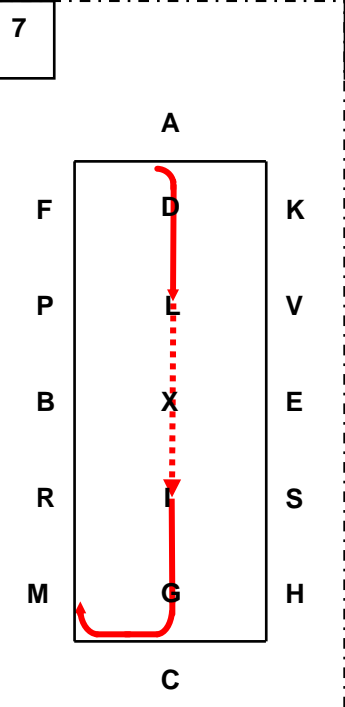

**A – X** Enter working Trot  
**X** ....Halt ... Salute  
**X – C** ..Proceed at Working Trot

**CHREPKA** .Working Trot  
 ... Serpentine 5 Loops  
 .....20 m each turn

**A**..Turn down Centre Line  
**DLS**.....Working Trot  
**S**...Half 20m Circle to I

**I – K** ....Extended Trot  
**K – A** .....Working Trot

**A**..... Turn down Centre  
 ..... Line  
**DLR** ..... Working Trot  
**R** ..Half 20m Circle to I

**I – F**... Extended Trot  
**F – A**.....Working Trot

**ADL** ...Turn down Centre  
 ..... Line  
**L – I** ...L Reins in one Hand  
**IGCM**.....Reins at will.

**M – R** ...Collected Trot  
 ..Circle right 20 m Reins  
 in one Hand. On returning  
 to R reins at will.

9

**RBXEV** .... Collected Trot.

10

**V** .Circle left 20 m reins in one Hand.  
On Returning to **V** reins at will.  
**V – K** ..Collected Trot.

11

**K – A** Working Trot.  
**A – L** Loop left 30 m to L. Halt. Driver on Centre Line.  
**V – K** ..Collected Trot.  
Immobility 10 seconds.