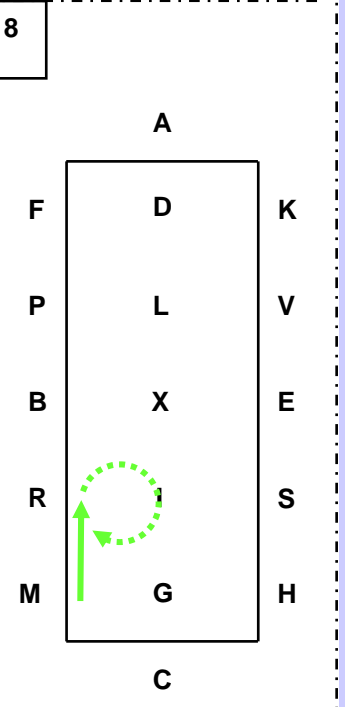

**A – X** Enter working Trot  
**X** ....Halt ... Salute  
**X – C** ..Proceed at Working Trot

**CHREPKA** .Working Trot  
 ... Serpentine 5 Loops  
 .....20 m each turn

**A**..Turn down Centre Line  
**DLS**.....Working Trot  
**S**...Half 20m Circle to I

**I – K** ....Extended Trot  
**K – A** .....Working Trot

**A**..... Turn down Centre  
 ..... Line  
**DLR** ..... Working Trot  
**R** ..Half 20m Circle to I

**I – F**... Extended Trot  
**F – A**.....Working Trot

**ADL** ...Turn down Centre  
 ..... Line  
**L – I** ...L Reins in one Hand  
**IGCM**.....Reins at will.

**M – R** ...Collected Trot  
 ..Circle right 20 m Reins  
 in one Hand. On returning  
 to R reins at will.