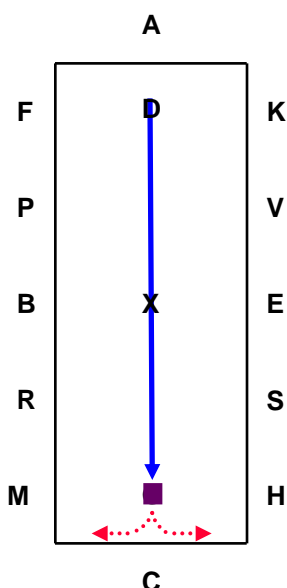

D – G ...Extended Trot.
G ..... Halt ... Salute.
Leave arena at Working Trot.

Colour Code

- HALT OR WALK
- COLLECTED TROT
- WORKING TROT
- EXTENDED TROT
- REIN BACK