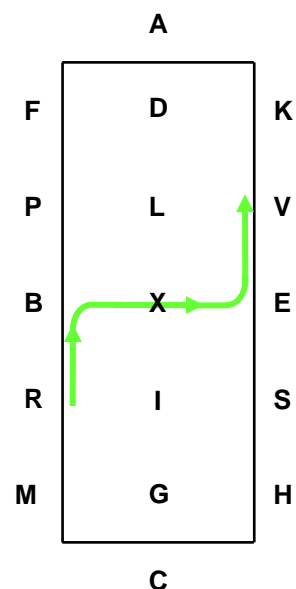

9

RBXEV .... Collected Trot.

10