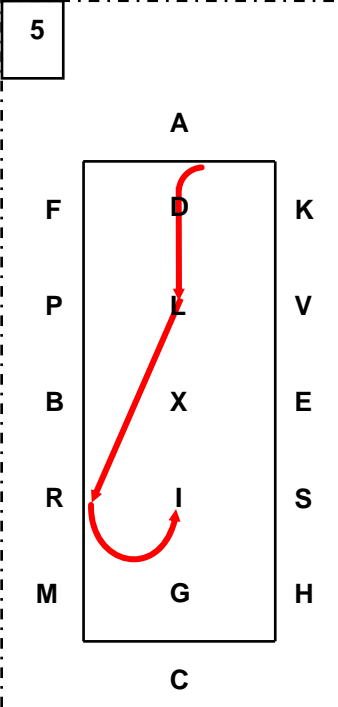

**A – X** Enter working Trot  
**X** ....Halt ... Salute  
**X – C** ..Proceed at Working Trot

**CHREPKA** .Working Trot  
 ... Serpentine 5 Loops  
 .....20 m each turn

**A**..Turn down Centre Line  
**DLS**.....Working Trot  
**S**...Half 20m Circle to I

**I – K** ....Extended Trot  
**K – A** .....Working Trot

**A**..... Turn down Centre  
 ..... Line  
**DLR** ..... Working Trot  
**R** ..Half 20m Circle to I

**I – F**... Extended Trot  
**F – A**.....Working Trot

**ADL** ...Turn down Centre  
 ..... Line  
**L – I** ...L Reins in one Hand  
**IGCM**.....Reins at will.

**M – R** ...Collected Trot  
 ..Circle right 20 m Reins  
 in one Hand. On returning  
 to R reins at will.