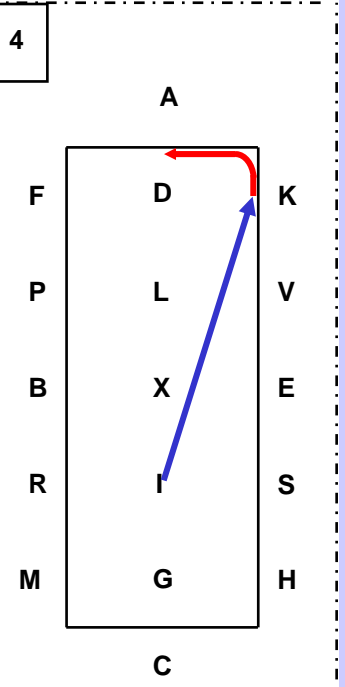

**A – X** Enter working Trot  
**X** ....Halt ... Salute  
**X – C** ..Proceed at Working Trot

**CHREPKA** .Working Trot  
 ... Serpentine 5 Loops  
 .....20 m each turn

**A**..Turn down Centre Line  
**DLS**.....Working Trot  
**S**...Half 20m Circle to I

**I – K** ....Extended Trot  
**K – A** .....Working Trot

**A**..... Turn down Centre  
 ..... Line  
**DLR** ..... Working Trot  
**R** ..Half 20m Circle to I

**I – F**... Extended Trot  
**F – A**.....Working Trot

**ADL** ...Turn down Centre  
 ..... Line  
**L – I** ...L Reins in one Hand  
**IGCM**.....Reins at will.

**M – R** ...Collected Trot  
 ..Circle right 20 m Reins  
 in one Hand. On returning  
 to R reins at will.