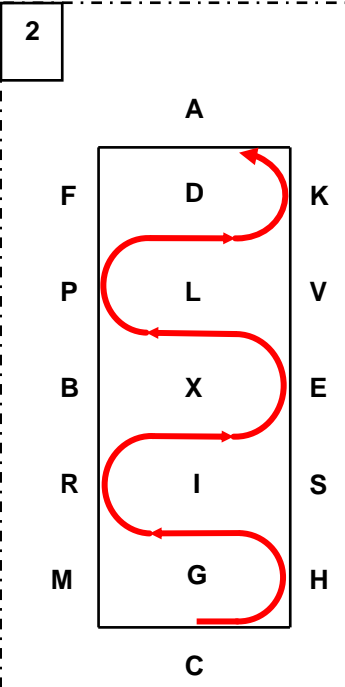

**A – X** Enter working Trot  
**X** ....Halt ... Salute  
**X – C** ..Proceed at Working Trot

**CHREPKA** .Working Trot  
 ... Serpentine 5 Loops  
 .....20 m each turn

**A**..Turn down Centre Line  
**DLS**.....Working Trot  
**S**...Half 20m Circle to I

**I – K** ....Extended Trot  
**K – A** .....Working Trot

**A**..... Turn down Centre  
 ..... Line  
**DLR** ..... Working Trot  
**R** ..Half 20m Circle to I

**I – F**... Extended Trot  
**F – A**.....Working Trot

**ADL** ...Turn down Centre  
 ..... Line  
**L – I** ...L Reins in one Hand  
**IGCM**.....Reins at will.

**M – R** ...Collected Trot  
 ..Circle right 20 m Reins  
 in one Hand. On returning  
 to R reins at will.

9

**RBXEV** .... Collected Trot.

10

**V** .Circle left 20 m reins in one Hand.  
On Returning to **V** reins at will.  
**V – K** ..Collected Trot.

11

**K – A** Working Trot.  
**A – L** Loop left 30 m to L. Halt. Driver on Centre Line.  
**V – K** ..Collected Trot.  
Immobility 10 seconds.