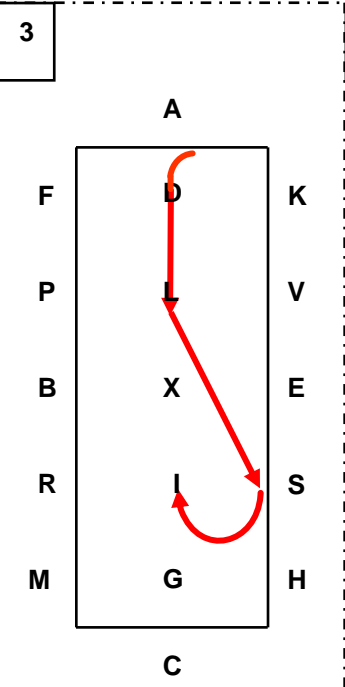

**A – X** Enter working Trot  
**X** ....Halt ... Salute  
**X – C** ..Proceed at Working Trot

**CHREPKA** .Working Trot  
 ... Serpentine 5 Loops  
 .....20 m each turn

**A**..Turn down Centre Line  
**DLS**.....Working Trot  
**S**...Half 20m Circle to I

**I – K** ....Extended Trot  
**K – A** .....Working Trot

**A**..... Turn down Centre  
 ..... Line  
**DLR** ..... Working Trot  
**R** ..Half 20m Circle to I

**I – F**... Extended Trot  
**F – A**.....Working Trot

**ADL** ...Turn down Centre  
 ..... Line  
**L – I** ...L Reins in one Hand  
**IGCM**.....Reins at will.

**M – R** ...Collected Trot  
 ..Circle right 20 m Reins  
 in one Hand. On returning  
 to R reins at will.

9

**RBXEV** .... Collected Trot.

10

**V** .Circle left 20 m reins in one Hand.  
On Returning to **V** reins at will.  
**V – K** ..Collected Trot.

11

**K – A** Working Trot.  
**A – L** Loop left 30 m to L. Halt. Driver on Centre Line.  
**V – K** ..Collected Trot.  
Immobility 10 seconds.