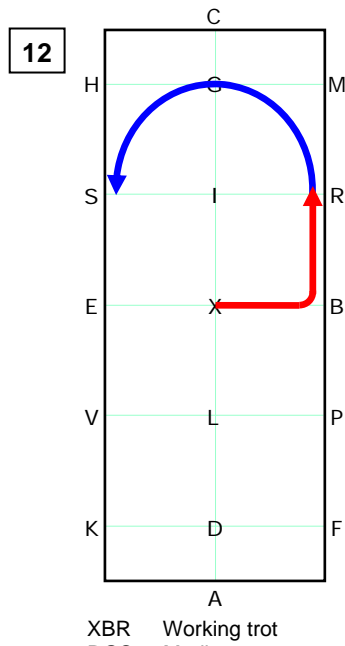

X Rein back 3-4 steps

XBR Working trot
RGS Medium trot
Half circle left 40m

S-E Working trot
E-F Free walk

FAK Working trot
KXM Medium trot

MCE Working trot
ELB 40m half circle left
horse stretching frame

BX Working trot
20m half circle left
XFAD Working trot

D-G Medium trot

G Halt. Salute.

- Working trot
- Medium trot
- Free walk
- Rein back
- Halt