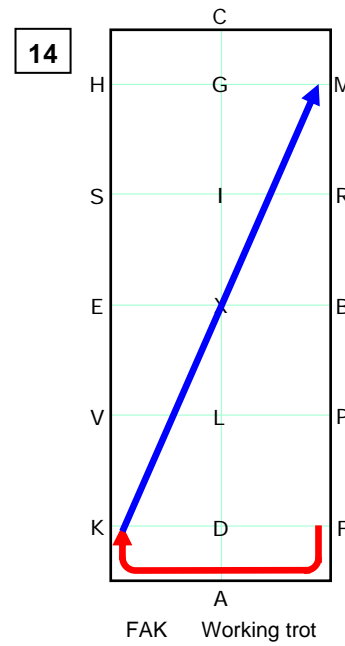

X Rein back 3-4 steps

XBR Working trot
RGS Medium trot
Half circle left 40m

S-E Working trot
E-F Free walk

FAK Working trot
KXM Medium trot

MCE Working trot
ELB 40m half circle left
horse stretching frame

BX Working trot
20m half circle left
XFAD Working trot

D-G Medium trot

G Halt. Salute.

- Working trot
- Medium trot
- Free walk
- Rein back
- Halt