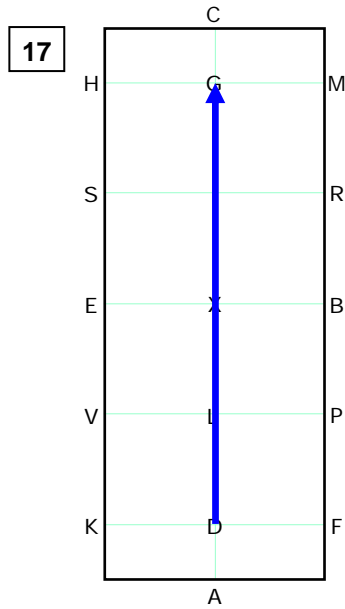

X Rein back 3-4 steps

XBR Working trot
RGS Medium trot
Half circle left 40m

S-E Working trot
E-F Free walk

FAK Working trot
KXM Medium trot

MCE Working trot
ELB 40m half circle left
horse stretching frame

BX Working trot
20m half circle left
XFAD Working trot

D-G Medium trot

G Halt. Salute.

- Working trot
- Medium trot
- Free walk
- Rein back
- Halt