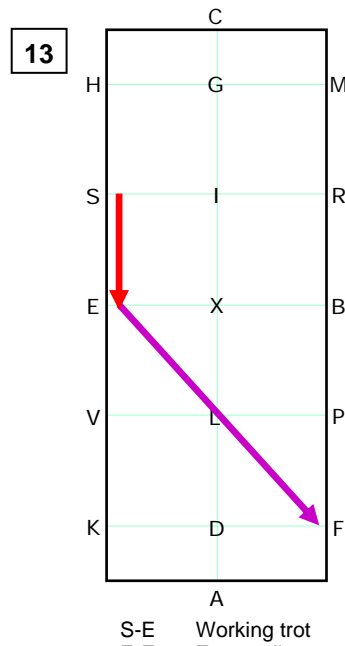

X Rein back 3-4 steps

XBR Working trot
RGS Medium trot
Half circle left 40m

S-E Working trot
E-F Free walk

FAK Working trot
KXM Medium trot

MCE Working trot
ELB 40m half circle left
horse stretching frame

BX Working trot
20m half circle left
XFAD Working trot

D-G Medium trot

G Halt. Salute.

- Working trot
- Medium trot
- Free walk
- Rein back
- Halt