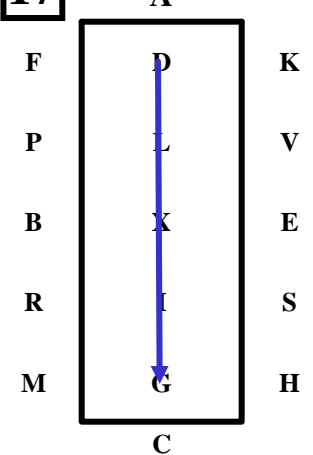

**11**

X ...Rein Back 3 – 4 Steps.

**12**

XBR ...Working Trot.  
RGS ...Medium Trot.  
40m half circle left

**13**

S - E ..... Working Trot.  
E – F.....Free Walk.

**14**

FAK ...Working Trot.  
KXM .....Medium Trot.

**15**

MCE ...Working Trot.  
ELB ....40m half circle left  
Horse stretching frame.

**16**

B – X ...Working Trot, half circle 20 m left.  
XFAD ...Working Trot.

**17**

D - G ...Medium Trot.

**18**

G ..... Halt.... Salute.  
Leave the arena at Working Trot.

**Colour Code**  Halt

Walk

Working Trot

Medium Trot

Rein back