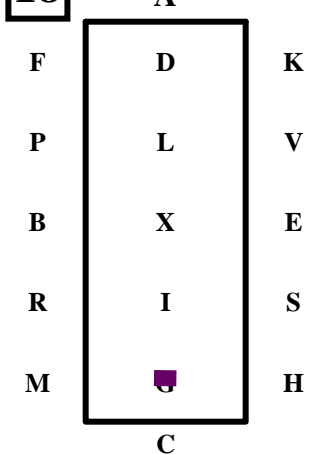

**11**

X ...Rein Back 3 – 4 Steps.

**12**

XBR ...Working Trot.  
RGS ...Medium Trot.  
40m half circle left

**13**

S - E ..... Working Trot.  
E – F.....Free Walk.

**14**

FAK ...Working Trot.  
KXM .....Medium Trot.

**15**

MCE ...Working Trot.  
ELB ....40m half circle left  
Horse stretching frame.

**16**

B – X ...Working Trot, half circle 20 m left.  
XFAD ...Working Trot.

**17**

D - G ...Medium Trot.

**18**

G ..... Halt.... Salute.  
Leave the arena at Working Trot.

**Colour Code**  Halt

Walk

Working Trot

Medium Trot

Rein back