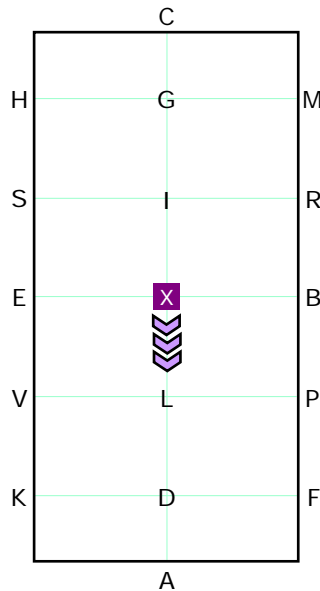

1

- A Enter at working trot
- X Halt Salute
- XC Working trot
- C Turn to the right
- CMB Working trot

2

- BX Half circle right (20m)
- XM at M back to the track

3

- MCHE Working trot

4

- EX Half circle left (20m) working trot
- XH At H back to the track
- HM Working trot

5

- MXK Change rein at extended trot
- KA Working trot

6

- A Circle 30m
- AF Working trot

7

FXH Change rein at extended trot
HC Working trot

8

C Circle 30m
CM Working trot

9

MXK Walk

10

KADX Working trot

11

X Halt 10 seconds
Rein back 3m

12

XG Working trot
G Halt Salute