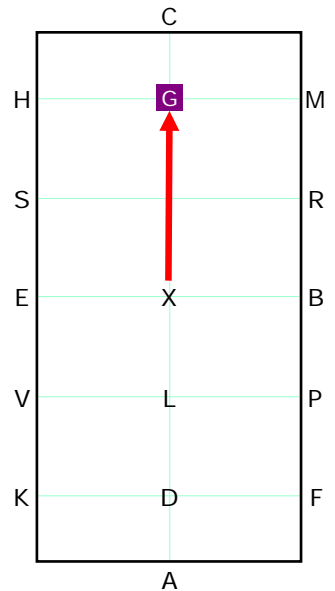

1

- A Enter at working trot
- X Halt Salute
- XC Working trot
- C Turn to the right
- CMB Working trot

2

- BX Half circle right (20m)
- XM at M back to the track

3

- MCHE Working trot

4

- EX Half circle left (20m) working trot
- XH At H back to the track
- HM Working trot

5

- MXK Change rein at extended trot
- KA Working trot

6

- A Circle 30m
- AF Working trot

7

FXH Change rein at extended trot
HC Working trot

8

C Circle 30m
CM Working trot

9

MXK Walk

10

KADX Working trot

11

X Halt 10 seconds
Rein back 3m

12

XG Working trot
G Halt Salute