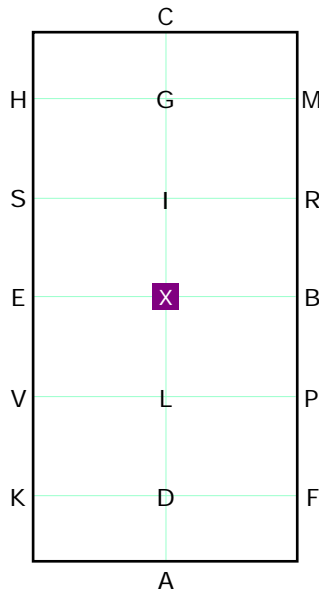

**1**

- A Enter at working trot
- X Halt Salute
- XC Working trot
- C Turn to the right
- CMB Working trot

**2**

- BX Half circle right (20m)
- XM at M back to the track

**3**

- MCHE Working trot

**4**

- EX Half circle left (20m) working trot
- XH At H back to the track
- HM Working trot

**5**

- MXK Change rein at extended trot
- KA Working trot

**6**

- A Circle 30m
- AF Working trot

7

FXH Change rein at extended trot  
HC Working trot

8

C Circle 30m  
CM Working trot

9

MXK Walk

10

KADX Working trot

11

X Halt 10 seconds

12

XG Working trot  
G Halt Salute